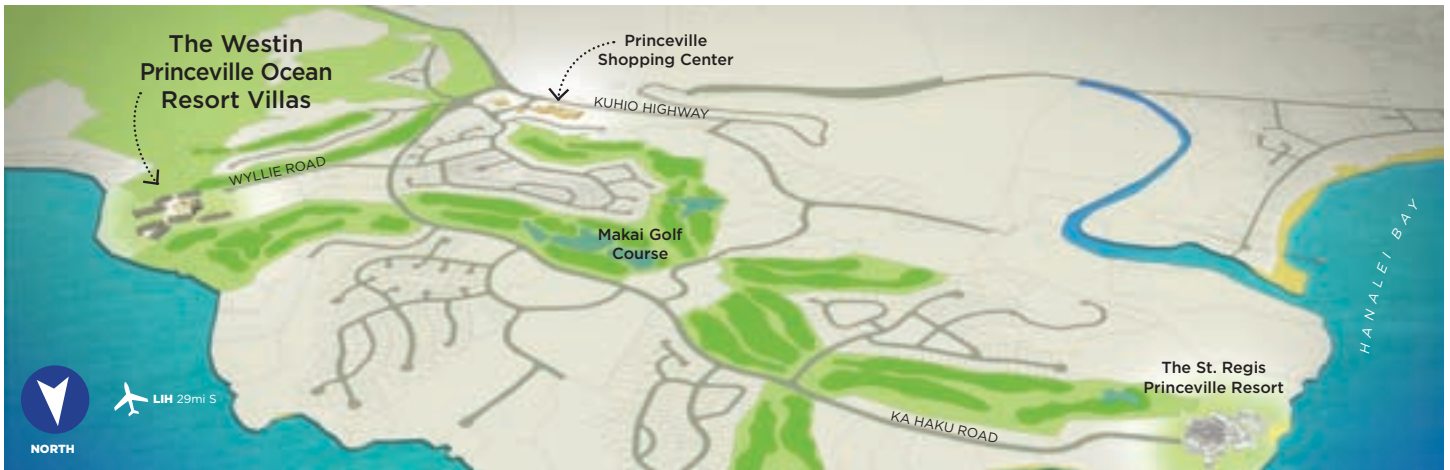

TWO BEDROOM